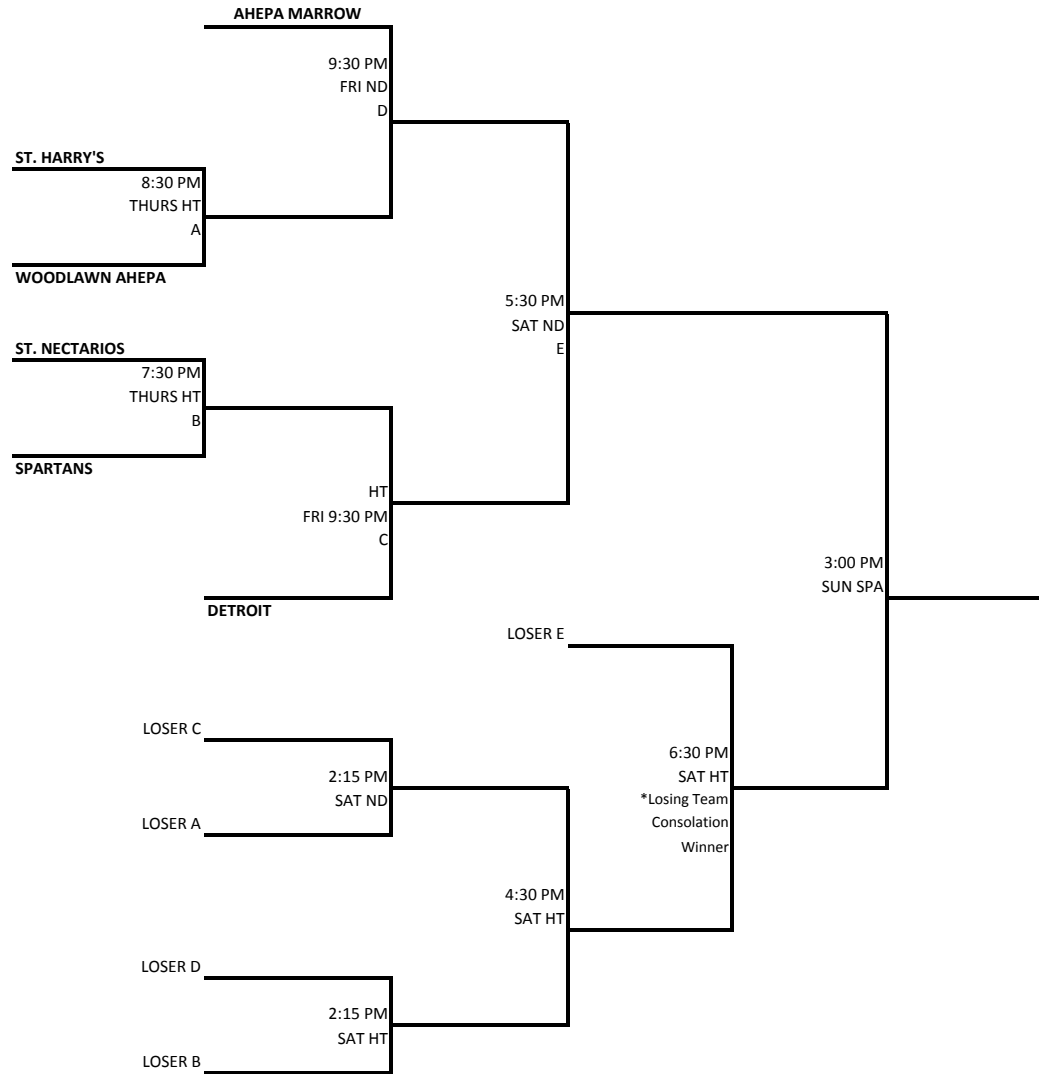

2009 GMMT Women's Division  
Double Elimination

KEY:  
 STD-ST. DEMETRIOS ELMHURST  
 SPA-ST. PATRICK'S A GYM  
 SPB-ST. PATRICK'S B GYM  
 ND-NOTRE DAME HS FOR GIRLS  
 HT-HOLY TRINITY