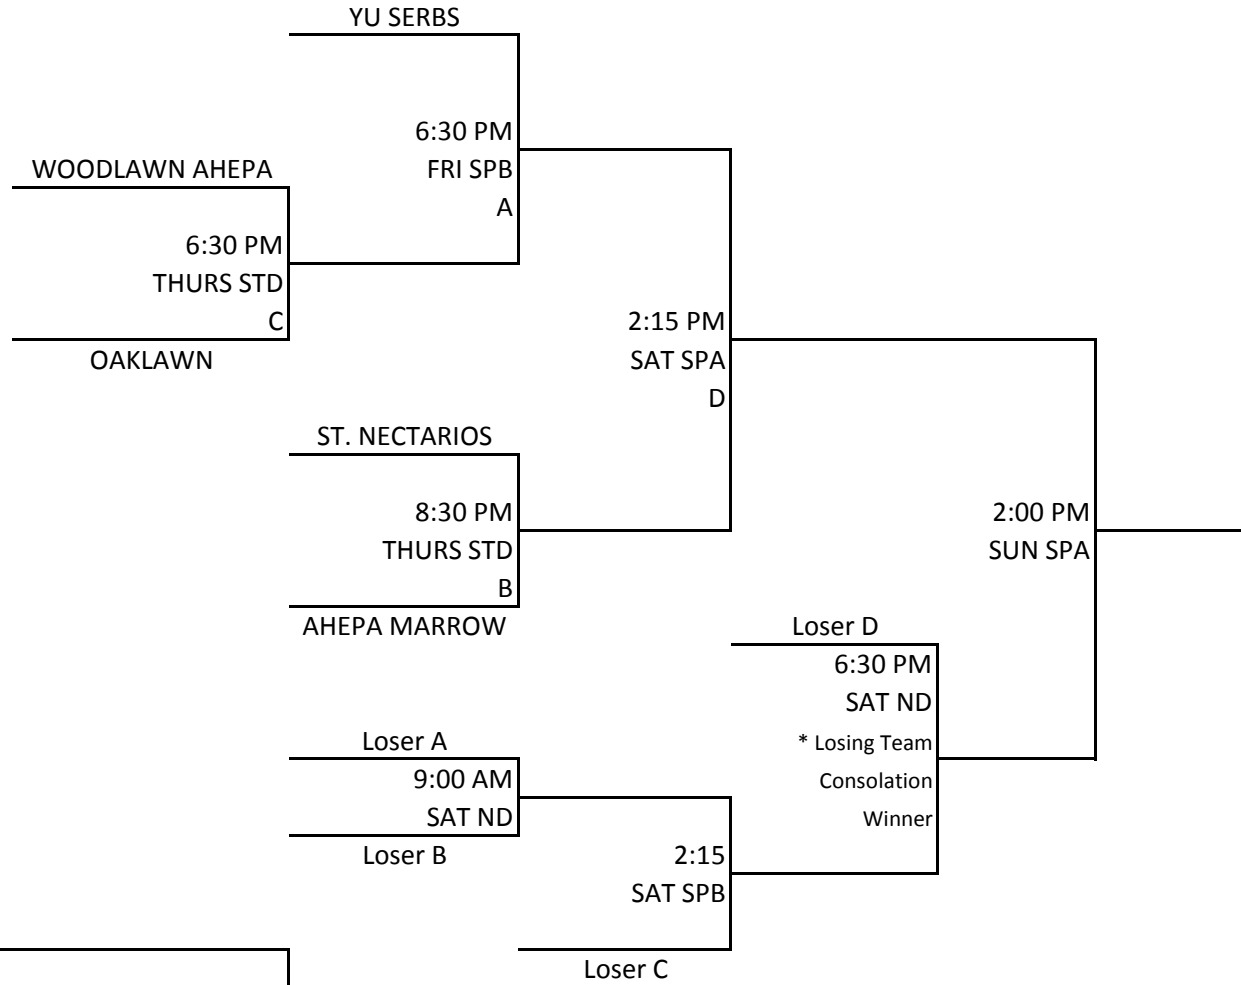

**2009 GMMT 15 & Under Division
Double Elimination**

KEY:
 STD-ST. DEMETRIOS ELMHURST
 SPA-ST. PATRICK'S A GYM
 SPB-ST. PATRICK'S B GYM
 ND-NOTRE DAME HIGH SCHOOL FOR GIRLS
 HT-HOLY TRINITY