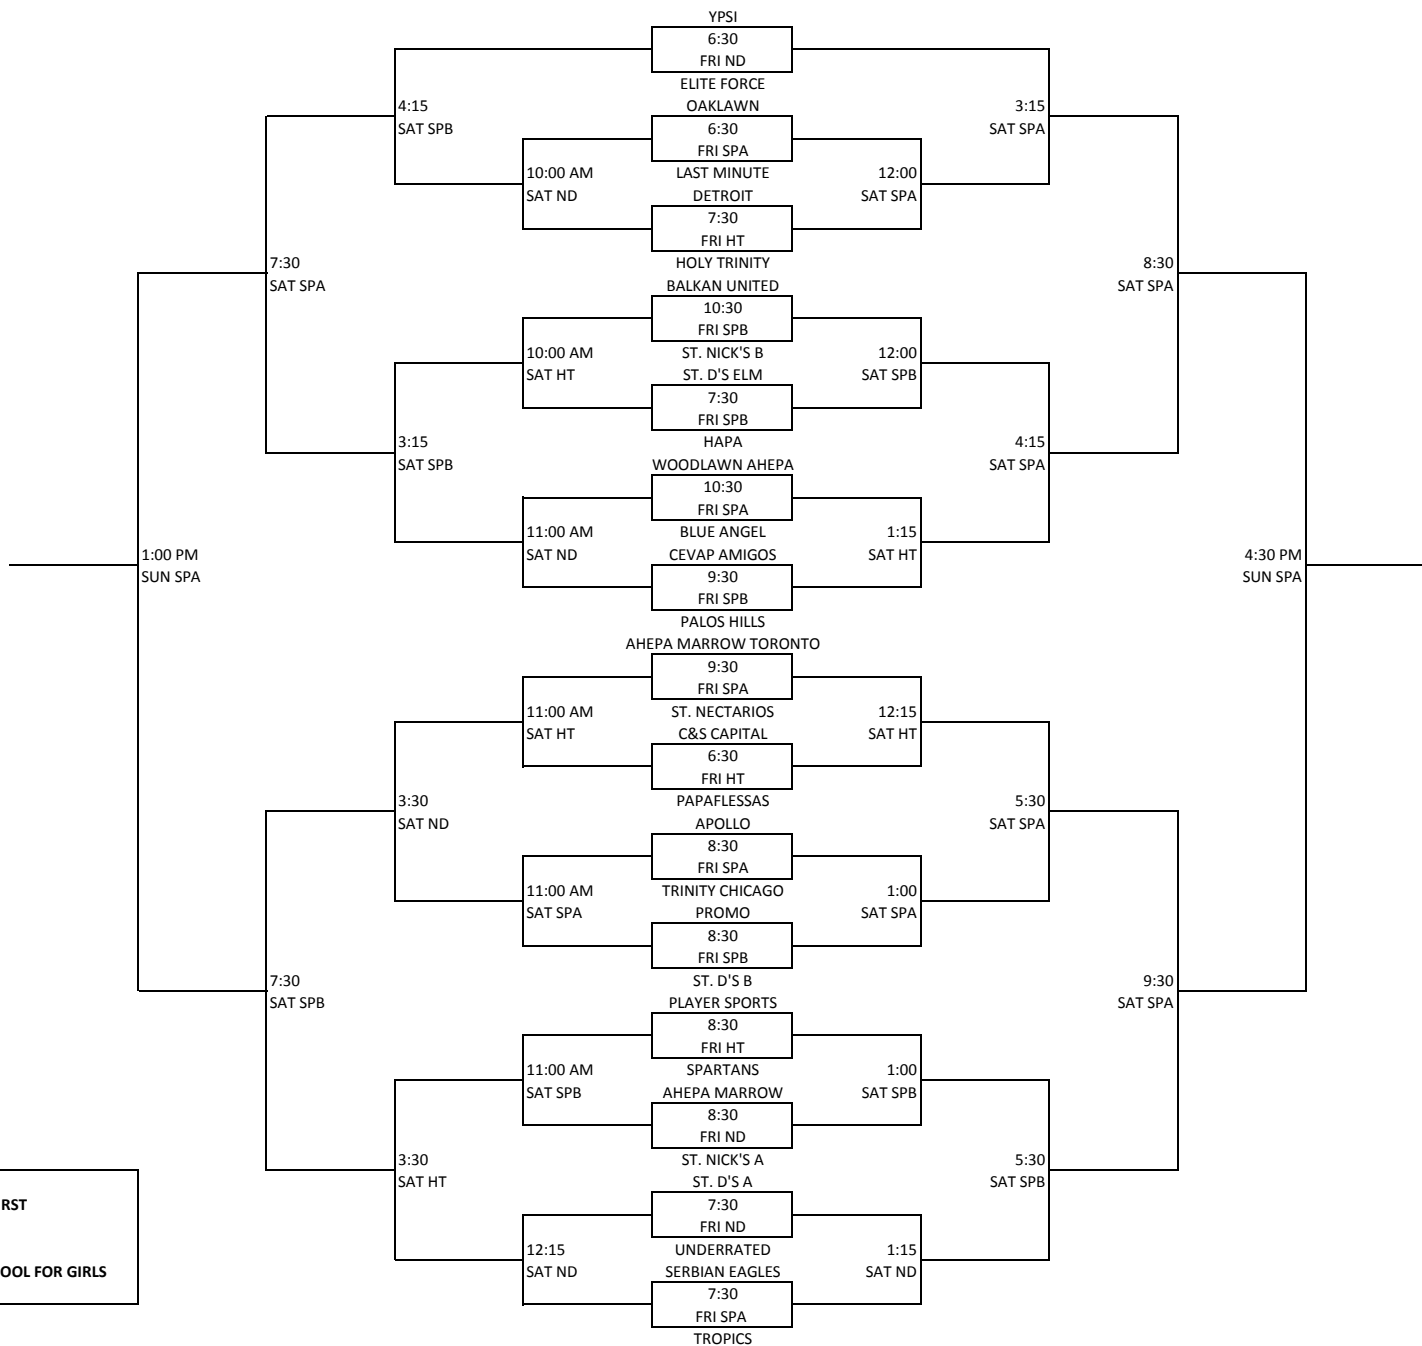

2009 GMMT Men's Division

**KEY:**  
 STD-ST. DEMETRIOS ELMHURST  
 SPA-ST. PATRICK'S A GYM  
 SPB-ST. PATRICK'S B GYM  
 ND-NOTRE DAME HIGH SCHOOL FOR GIRLS  
 HT-HOLY TRINITY