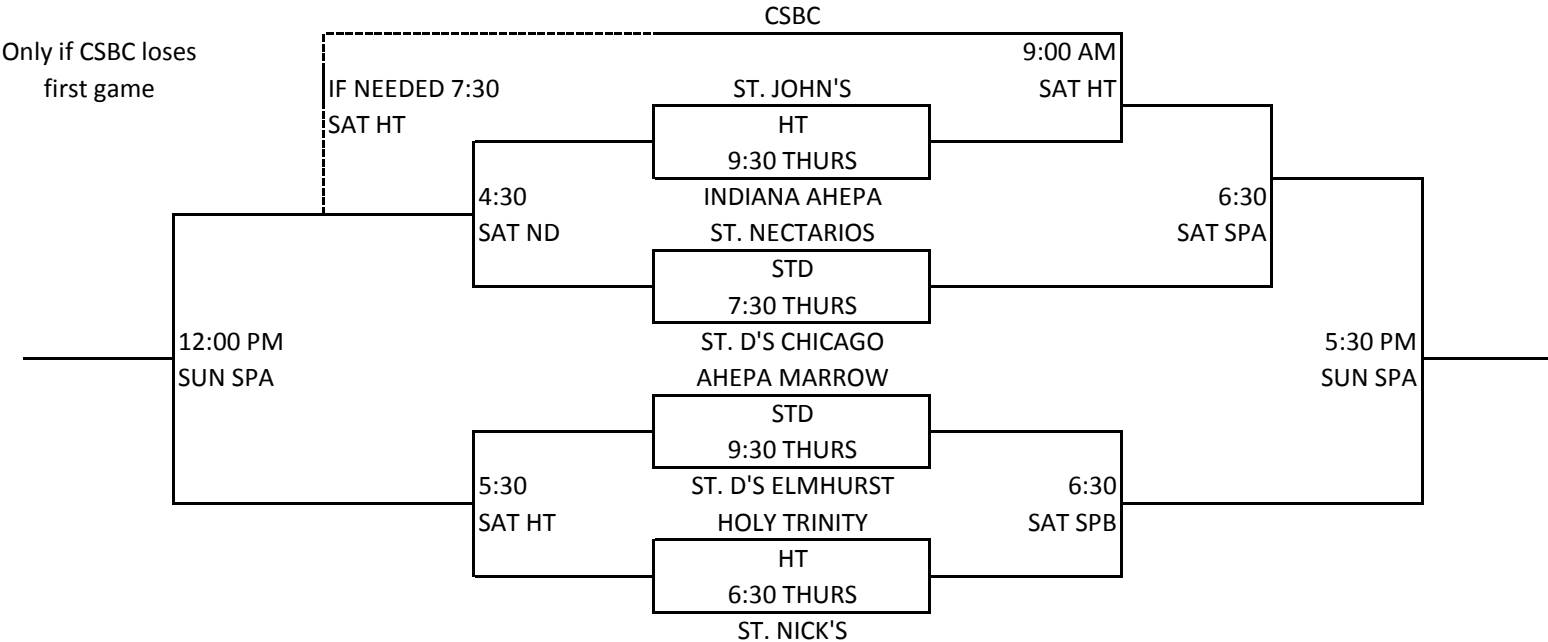

2009 GMMT High School Divison

KEY:
 STD-ST. DEMETRIOS ELMHURST
 SPA-ST. PATRICK'S A GYM
 SPB-ST. PATRICK'S B GYM
 ND-NOTRE DAME HIGH SCHOOL FOR GIRLS
 HT-HOLY TRINITY