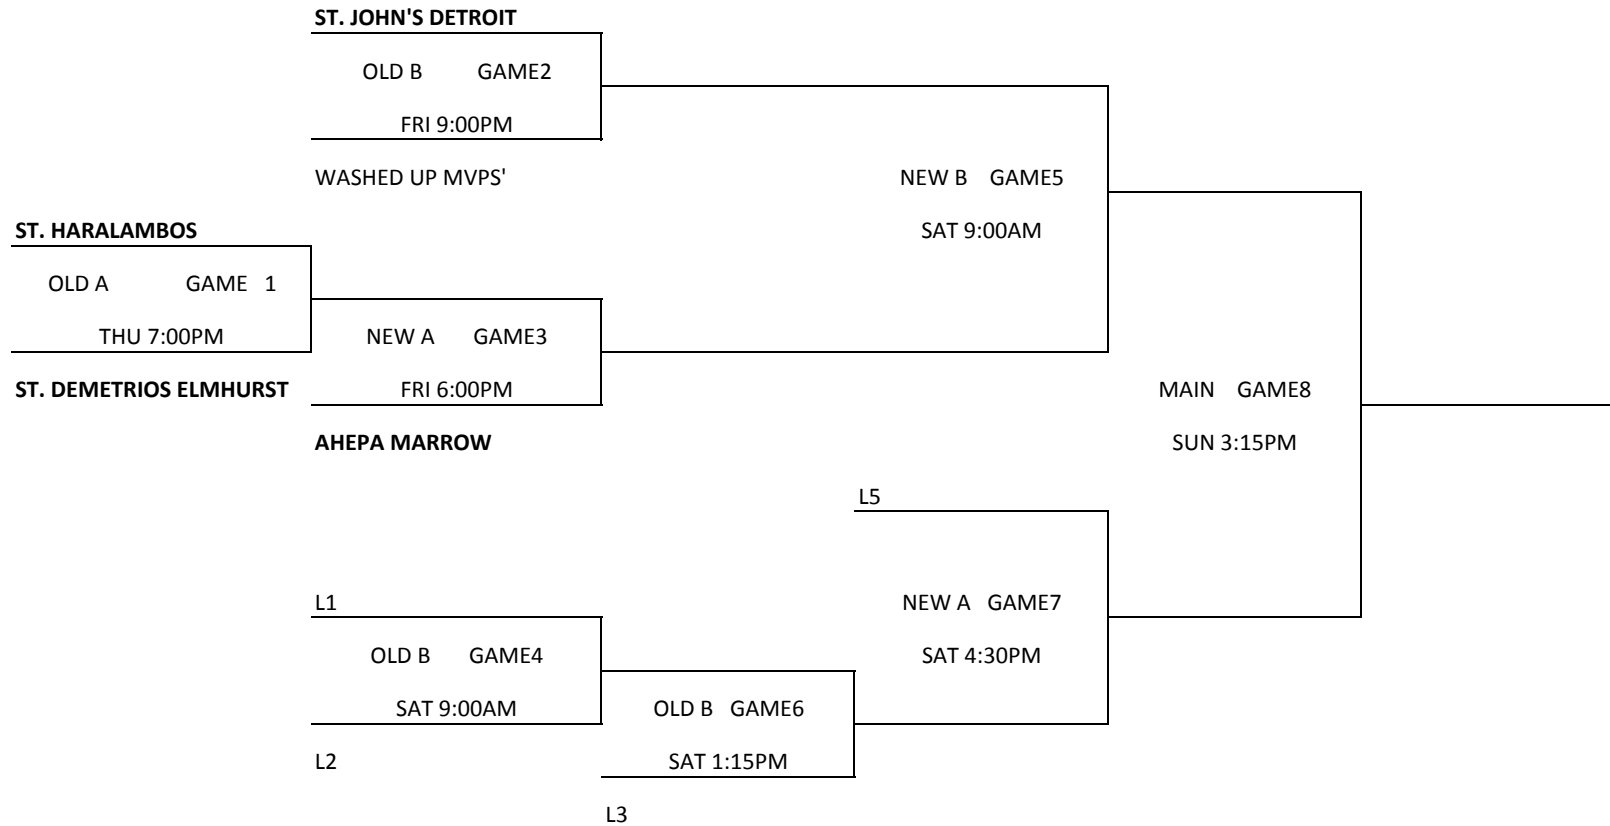

GMMT 2011
WOMEN

ALL GAMES WILL BE PLAYED AT:
RIDGWOOD HIGH SCHOOL
7500 W. MONTROSE
NORRIDGE, IL 60706