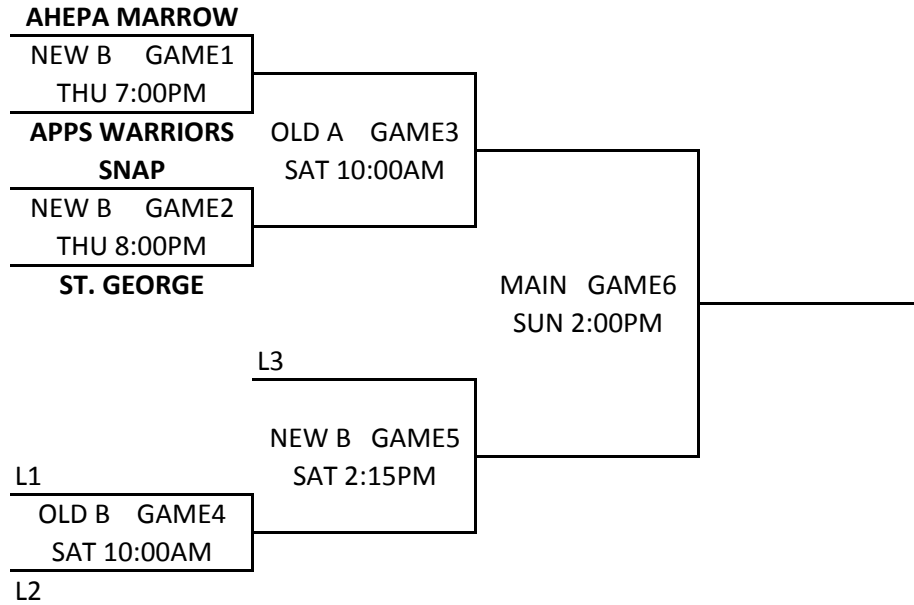

**GMMT 2011
JUNIOR DIVISION**

ALL GAMES WILL BE PLAYED AT:
RIDGEWOOD HIGH SCHOOL
7500 W. MONTROSE
NORRIDGE, IL 60706