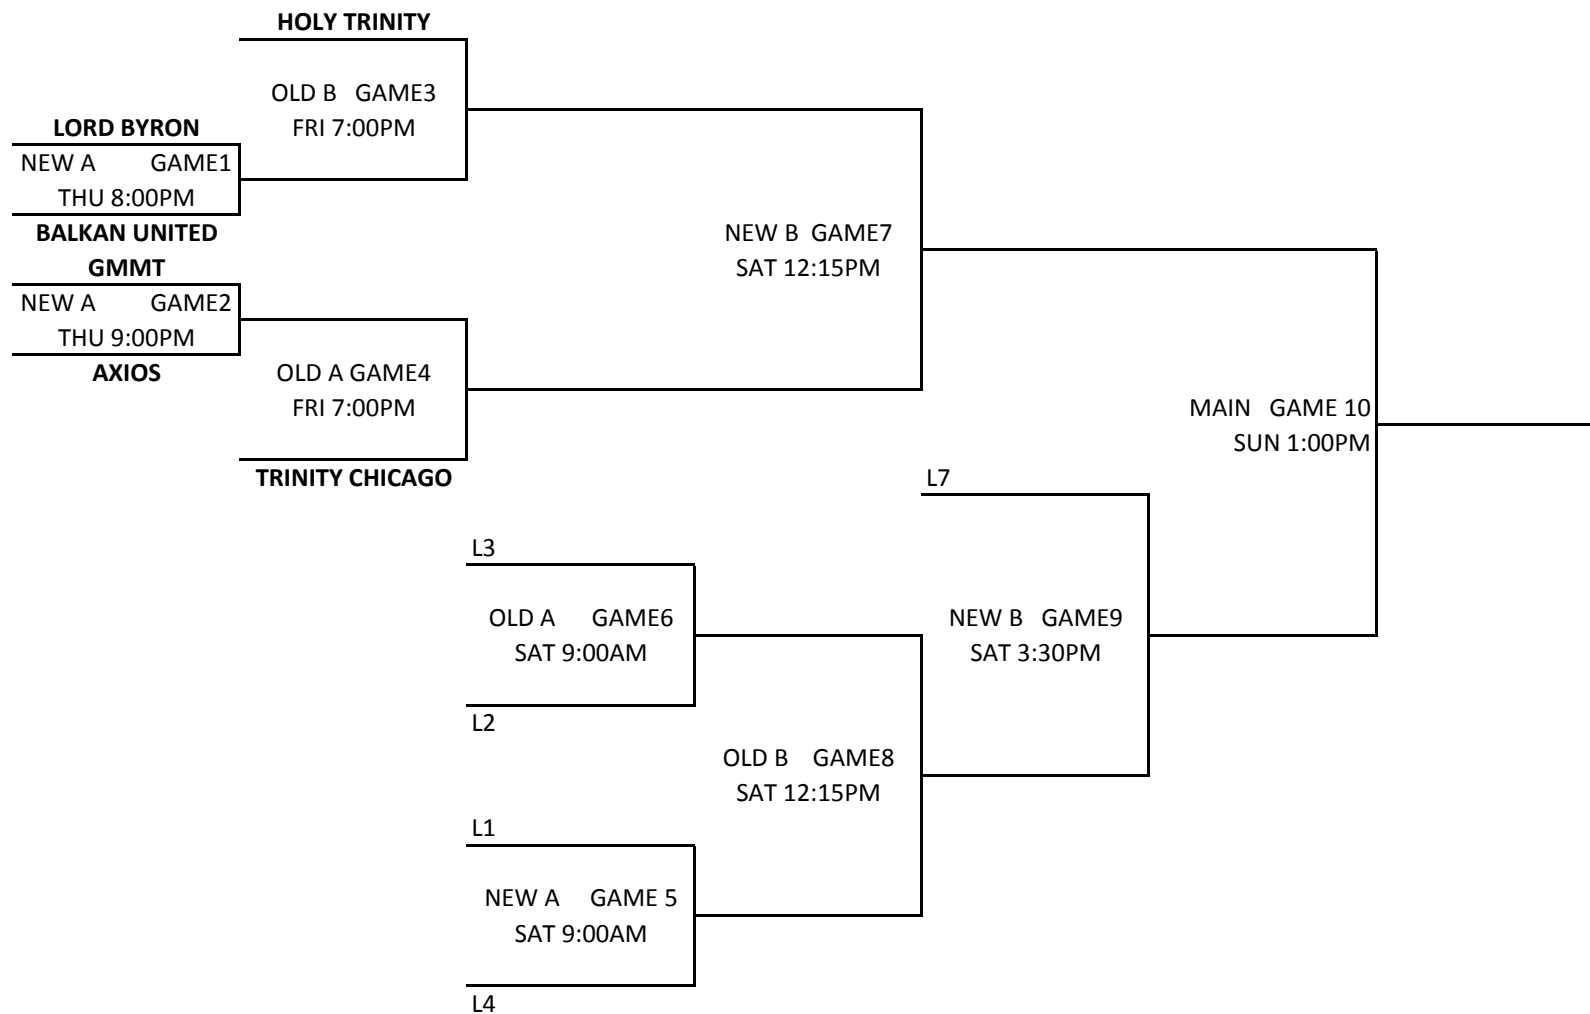

**GMMT 2011
MENS' 35 AND OVER**

ALL GAMES WILL BE PLAYED AT:
 RIDGEWOOD HIGH SCHOOL
 7500 W. MONTROSE
 NORRIDGE, IL 60706